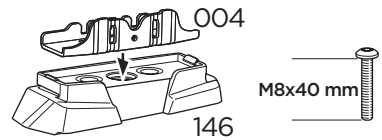

THULE®

SWEDEN

ISO 11154-E

5561321005

Bring your life
thule.com

This kit is only for vehicles with fixpoint mounting.

i

2