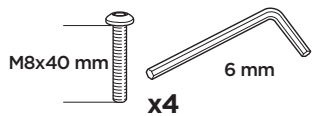

THULE®

SWEDEN

ISO 11154-E

5561321005

Bring your life
thule.com

This kit is only for vehicles with fixpoint mounting.

i

2