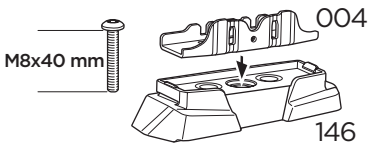

THULE®

SWEDEN

ISO 11154-E

5561321005

Bring your life
thule.com

This kit is only for vehicles with fixpoint mounting.

i

2