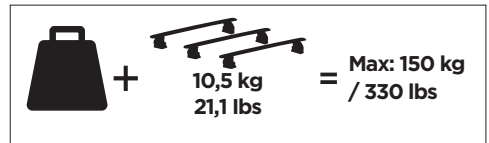

1

Kit 187015

CITROËN Berlingo, 4-dr Van, 19-
FIAT Doblo, 4-dr Van, 23-
OPEL Combo, 4-dr Van, 19-
PEUGEOT Partner, 4-dr Van, 19-
PEUGEOT Rifter, 4-dr MPV, 19-
TOYOTA Proace City, 4-dr Van, 20-
TOYOTA Proace City Verso, 4-dr MPV, 20-
VAUXHALL Combo, 4-dr Van, 19-

THULE®

SWEDEN

ISO 11154-E

5561321005

Bring your life
thule.com