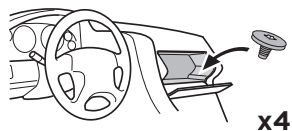

THULE®

SWEDEN

ISO 11154-E

5561321005

Bring your life
thule.com

This kit is only for vehicles with fixpoint mounting.

i

2