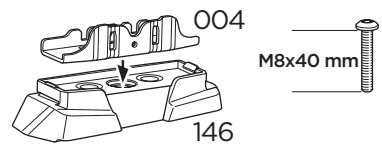

THULE®

SWEDEN

ISO 11154-E

5561321005

Bring your life
thule.com

This kit is only for vehicles with fixpoint mounting.

i

2