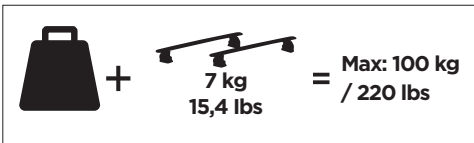

1

Kit 187015

CITROËN Berlingo, 4-dr Van, 19-
FIAT Doblo, 4-dr Van, 23-
OPEL Combo, 4-dr Van, 19-
PEUGEOT Partner, 4-dr Van, 19-
PEUGEOT Rifter, 4-dr MPV, 19-
TOYOTA Proace City, 4-dr Van, 20-
TOYOTA Proace City Verso, 4-dr MPV, 20-
VAUXHALL Combo, 4-dr Van, 19-

THULE®

SWEDEN

ISO 11154-E

5561321005

Bring your life
thule.com