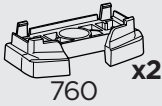

THULE®

SWEDEN

ISO 11154-E

5561321005

Bring your life
thule.com

This kit is only for vehicles with fixpoint mounting.

i

2

This kit is only for vehicles with fixpoint mounting.

x2

x2

i

1

2

3

i