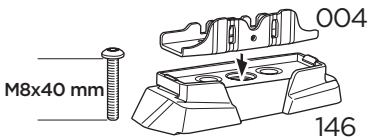

THULE®

SWEDEN

ISO 11154-E

5561321005

Bring your life
thule.com

This kit is only for vehicles with fixpoint mounting.

i

2