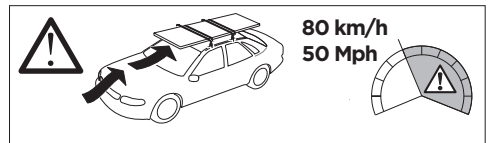

THULE®

SWEDEN

ISO 11154-E

5561321005

Bring your life
thule.com

This kit is only for vehicles with fixpoint mounting.

i

2